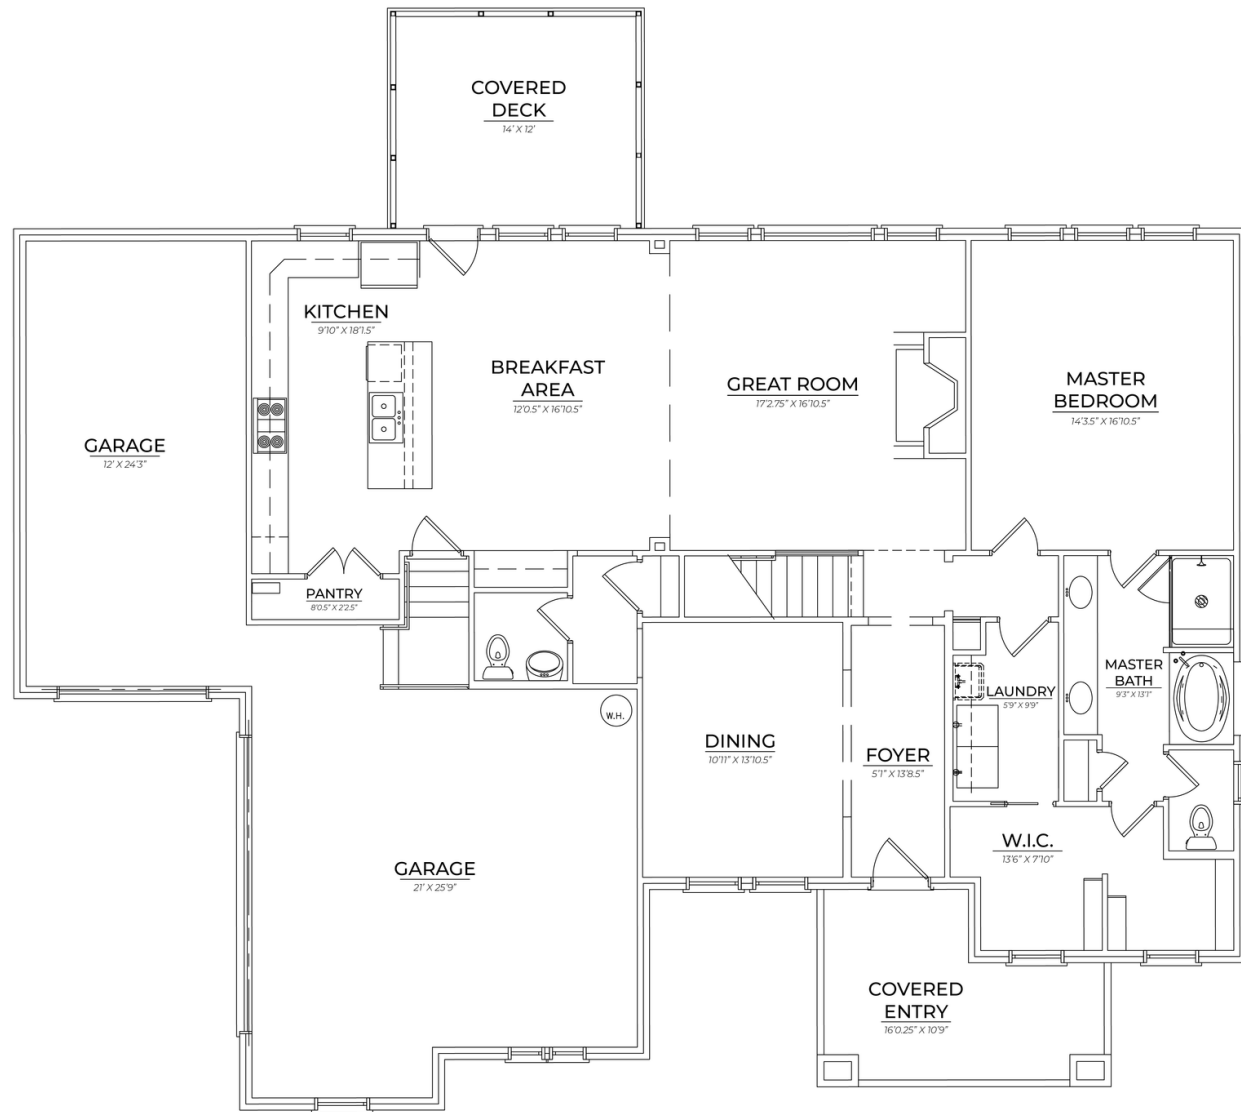

WHITNEY

PHILLIPS BUILDERS

A Family Tradition

2,956-2976 sq.ft.

4 Bedrooms

3.5 Baths

Covered Deck/ Patio

FIRST FLOOR

PHILLIPS BUILDERS
A Family Tradition

2,956-2976 sq.ft.

4 Bedrooms

3.5 Baths

Covered Deck/ Patio

SECOND FLOOR

PHILLIPS BUILDERS
A Family Tradition