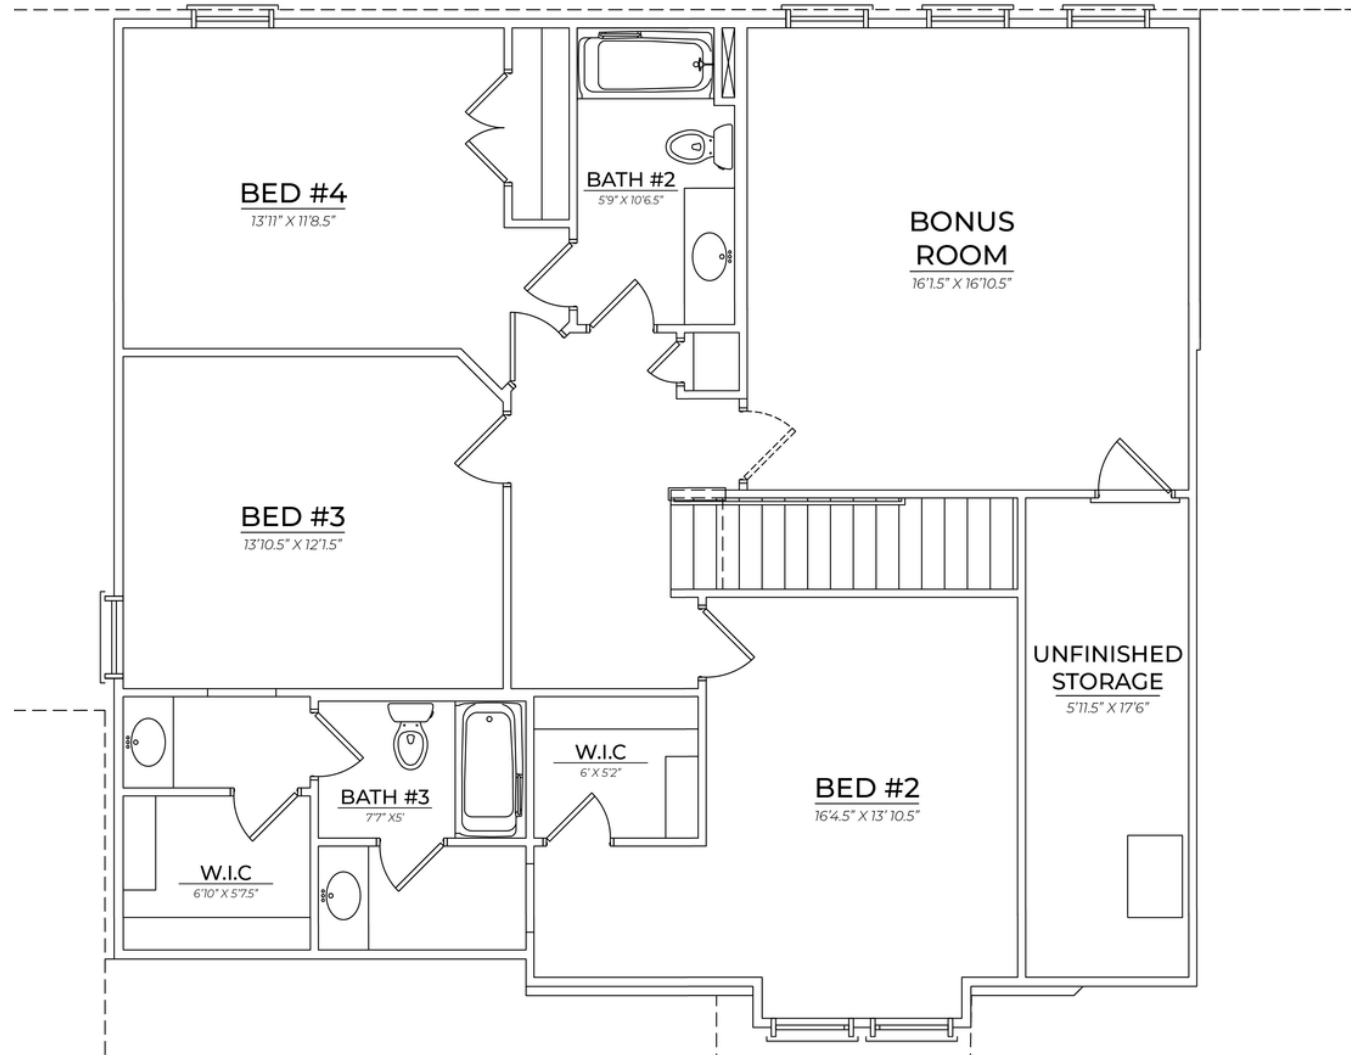

WHITNEY

PHILLIPS BUILDERS

A Family Tradition

2,956-2976 sq.ft.

4 Bedrooms

3.5 Baths

Covered Deck/ Patio

FIRST FLOOR

PHILLIPS BUILDERS
A Family Tradition

2,956-2976 sq.ft.

4 Bedrooms

3.5 Baths

Covered Deck/ Patio

SECOND FLOOR

PHILLIPS BUILDERS
A Family Tradition