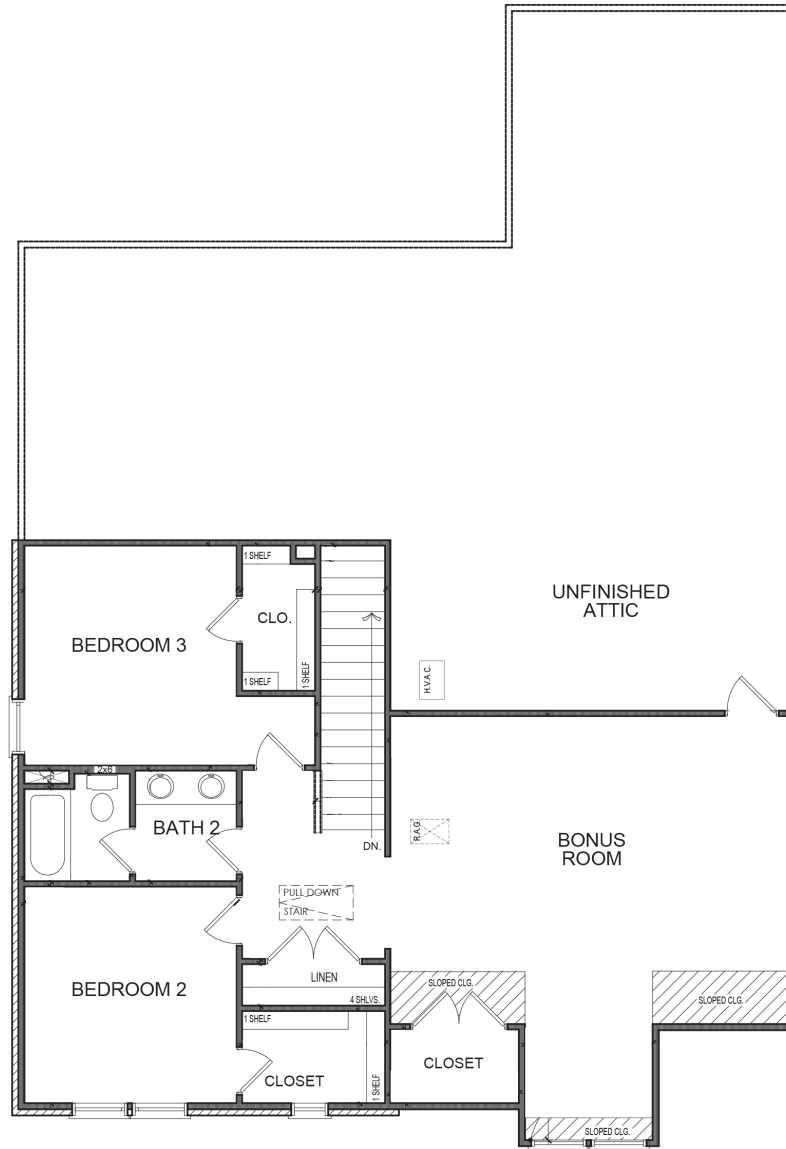

TIMBERLAKE

PHILLIPS BUILDERS

A Family Tradition

2780 - 2789 sq. ft.
 3 Bedrooms
 2.5 Baths
 Covered Deck/Patio

OPTIONAL STUDY

OPT. CARRIAGE GARAGE FLOOR PLAN

FIRST FLOOR

PHILLIPS BUILDERS
A Family Tradition

2780 - 2789 sq. ft.

3 Bedrooms

2.5 Baths

Covered Deck/Patio

SECOND FLOOR

PHILLIPS BUILDERS
A Family Tradition

ELEVATION B

ELEVATION M