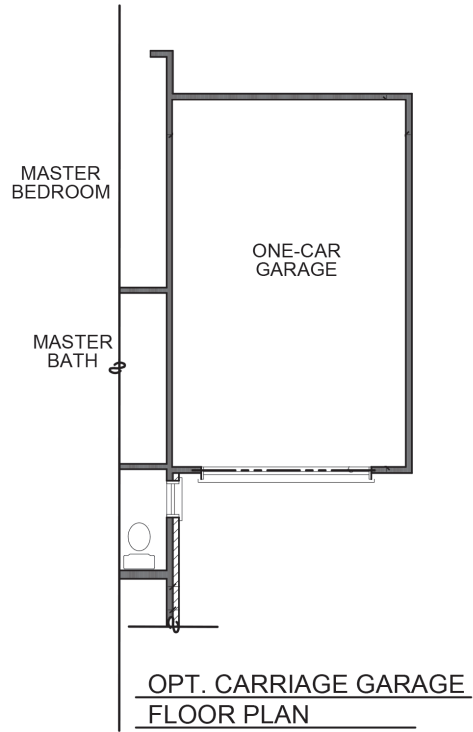

TIMBERLAKE

PHILLIPS BUILDERS

A Family Tradition

2780 - 2789 sq. ft.
 3 Bedrooms
 2.5 Baths
 Covered Deck/Patio

OPTIONAL STUDY

OPT. CARRIAGE GARAGE FLOOR PLAN

FIRST FLOOR

PHILLIPS BUILDERS
A Family Tradition

2780 - 2789 sq. ft.

3 Bedrooms

2.5 Baths

Covered Deck/Patio

SECOND FLOOR

PHILLIPS BUILDERS
A Family Tradition

ELEVATION B

ELEVATION M