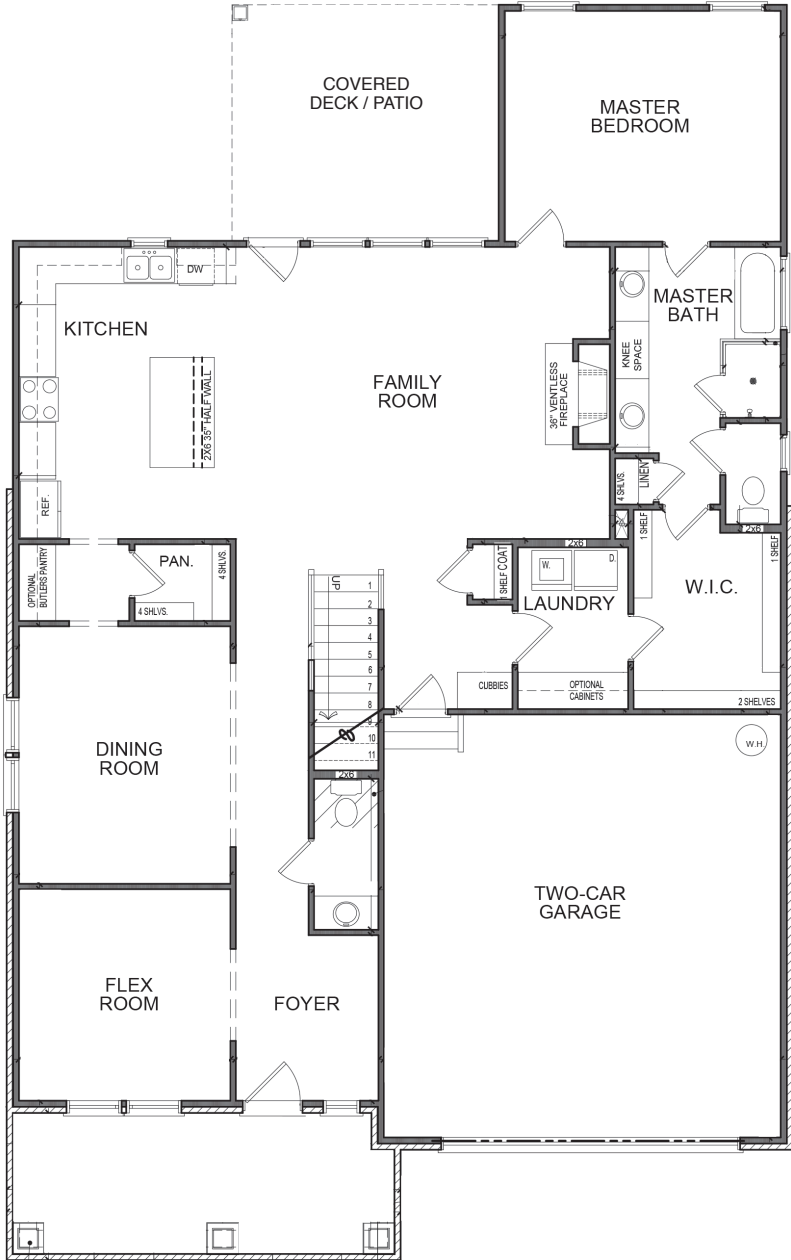

TIMBERLAKE

PHILLIPS BUILDERS

A Family Tradition

2780 - 2789 sq. ft.
 3 Bedrooms
 2.5 Baths
 Covered Deck/Patio

OPTIONAL STUDY

OPT. CARRIAGE GARAGE FLOOR PLAN

FIRST FLOOR

PHILLIPS BUILDERS
A Family Tradition

2780 - 2789 sq. ft.

3 Bedrooms

2.5 Baths

Covered Deck/Patio

SECOND FLOOR

PHILLIPS BUILDERS
A Family Tradition

ELEVATION B

ELEVATION M